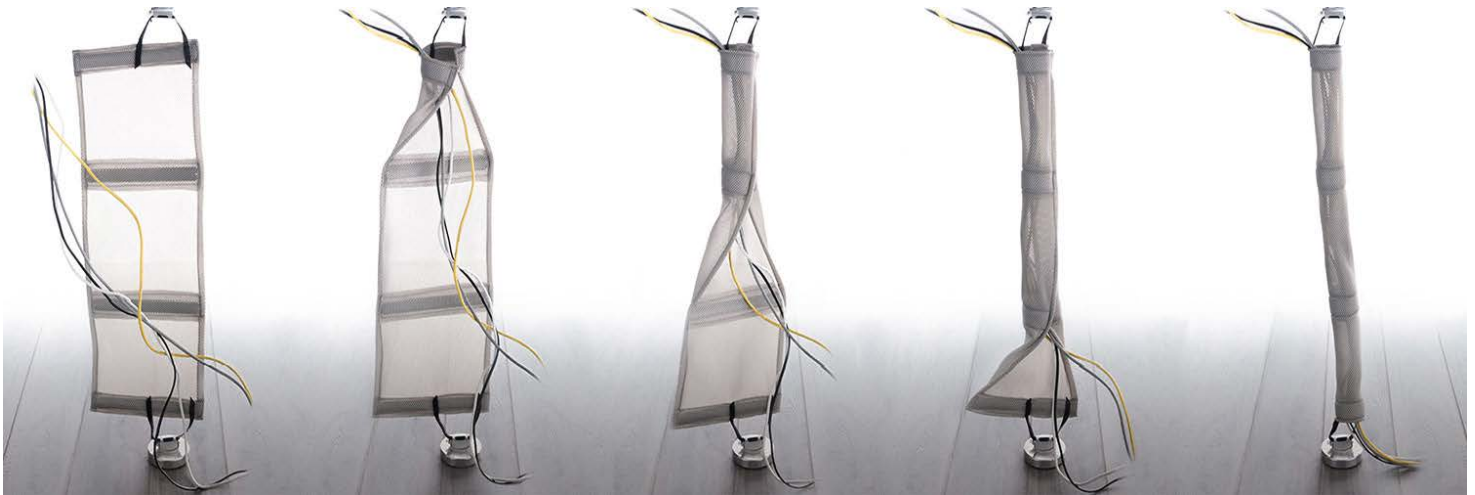

SNAP WRAP

SNAP WRAP

- Effortless 2 minute installation!!
- Contains cables in fire rated 3D fabric
- Excellent for sit stand work stations
- Quick fit cable clip anchor points

A snap shut cable tidy perfect for time sensitive office set ups and moves. High-speed fitting which allows you to concentrate on more important tasks. Available in many off the shelf sizes and also in custom lengths. Robust cable clips top & bottom mean this is a BS6396 compliant cable spine.