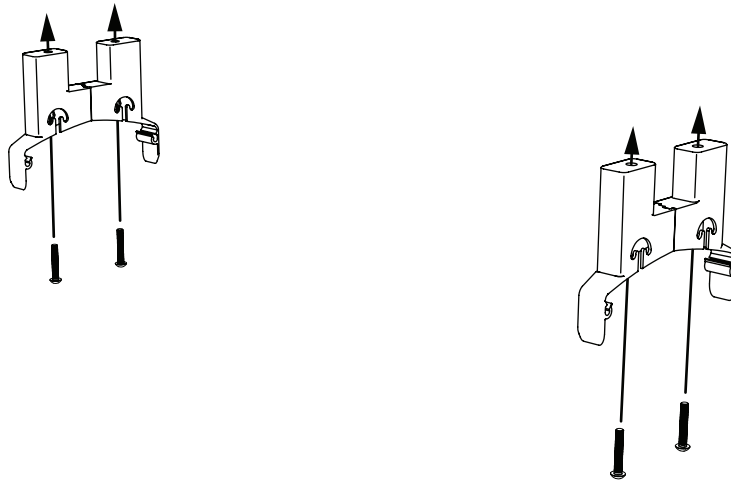

# U-Basket - Desk Attachment

O & M Manual

Cleaning Guidelines:  
Only use non-solvent based cleaner

1

Slide Brackets together using tracks.

2

Align brackets appropriately in relation to cable tray. Screw to surface through holes.

3

Attach cable basket to brackets by snapping into holes.