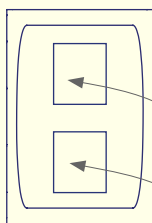

## USB Power

USB-A Single

USB-A Double

USB-A + USB-C

## Switches

Double/ Single MCB

RCBO

Master Switch

## Data & AV Keystone

Faceplates can be fitted with either 1 or 2 keystones.

Common keystone outlet options below.

USB-A

USB-C

Audio

Data

HDMI