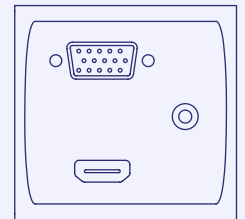

SVGA + Audio + HDMI