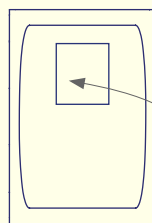

## USB Power

USB-A Single

USB-A Double

USB-A + USB-C

## Switches

Double/ Single MCB

RCBO

Master Switch

## Data & AV Keystone

Faceplates can be fitted with either 1 or 2 keystones.

Common keystone outlet options below.

USB-A

USB-C

Audio

Data

HDMI