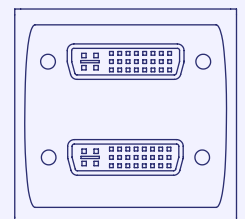

A desk top personal power module which fixes directly to the desk edge , with a robust clamp or sticky tabs. Boulder provides complete customisable power (factory set in 45° increments) and data in a stylish, versatile and space saving format. Due to our UK design & manufacture even the most complex configurations can be created and delivered in as little as ten working days, subject to component availability.

## Data & AV Keystone

Faceplates can be fitted with either 1 or 2 keystones.

Common keystone outlet options below.

USB-A

USB-C

Audio

Data

HDMI

## Custom Options

SVGA Single/ Double

SVGA + Audio

SVGA + Audio + HDMI

DVI Single

DVI Double