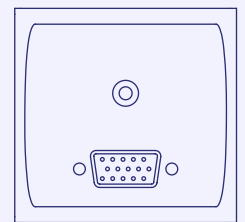

SVGA + Audio