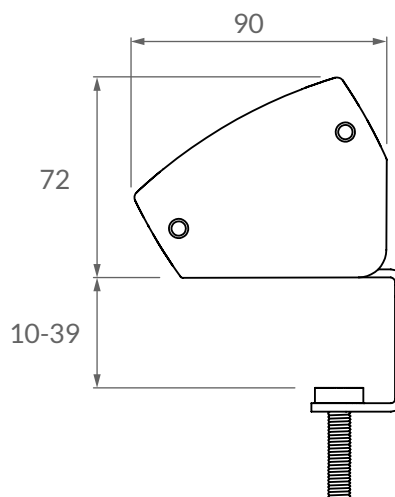

*All measurements in mm