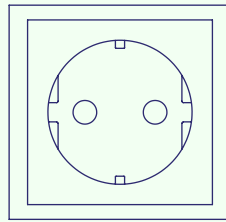

Cove

In desk module

Cove

In desk module

Product Builder

- Less than 2mm surface impact
- Short lead times, fast installation
- Fully customisable
- W/ or w/o integration outlets

A premium through desk access unit made with an all metal surround and lid. Discreetly covers any clutter while allowing cables to neatly pass onto the work surface. Each unit is tailored to suit the clients' size requirements and can be specified to include power, data and AV outlets. Furthermore the finish and colour of the unit can also be customised, making this an extremely adaptable product.

*All measurements in mm

Module Outlets

Above, in and under desk

Compatible with:
Boulder, Cobble, Pebble, Median, Summit
Cove, Cove Plus, Mirage, Surface
Slimline, Sub

Power

Type B (USA)

Type E (French)

Type F (Schuko)