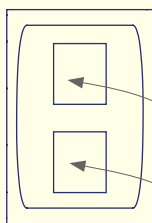

RCBO

Master Switch

Data & AV Keystone

Faceplates can be fitted with either 1 or 2 keystones.

Common keystone outlet options below.

USB-A

USB-C

Audio