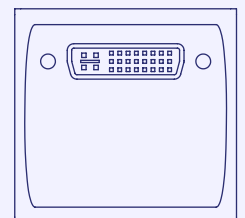

Cove

In desk module

Cove

In desk module

Product Builder

- Less than 2mm surface impact
- Short lead times, fast installation
- Fully customisable
- W/ or w/o integration outlets

A premium through desk access unit made with an all metal surround and lid. Discreetly covers any clutter while allowing cables to neatly pass onto the work surface. Each unit is tailored to suit the clients' size requirements and can be specified to include power, data and AV outlets. Furthermore the finish and colour of the unit can also be customised, making this an extremely adaptable product.

RCBO

Master Switch

Data & AV Keystone

Faceplates can be fitted with either 1 or 2 keystones.

Common keystone outlet options below.

USB-A

USB-C

Audio

Data

HDMI

Custom Options

SVGA Single/ Double

SVGA + Audio

SVGA + Audio + HDMI

DVI Single

DVI Double