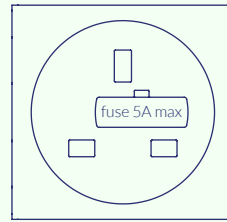

*All measurements in mm

Module Outlets

Above, in and under desk

Compatible with:
Boulder, Cobble, Pebble, Median, Summit
Cove, Cove Plus, Mirage, Surface
Slimline, Sub

Power

Type B (USA)

Type E (French)

Type F (Schuko)

RCBO

Master Switch

Data & AV Keystone

Faceplates can be fitted with either 1 or 2 keystones.

Common keystone outlet options below.

USB-A

USB-C

Audio