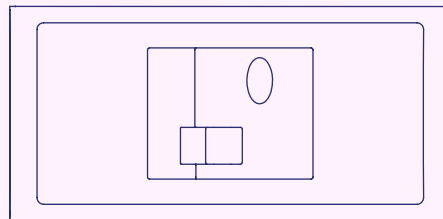

Cove

In desk module

Cove

In desk module

Product Builder

- Less than 2mm surface impact
- Short lead times, fast installation
- Fully customisable
- W/ or w/o integration outlets

A premium through desk access unit made with an all metal surround and lid. Discreetly covers any clutter while allowing cables to neatly pass onto the work surface. Each unit is tailored to suit the clients' size requirements and can be specified to include power, data and AV outlets. Furthermore the finish and colour of the unit can also be customised, making this an extremely adaptable product.

Type G (UK) Fused

Type G (UK) Unfused

USB Power

USB-A Single

USB-A Double

USB-A + USB-C

Switches

Double/ Single MCB

RCBO

Master Switch

Data & AV Keystone

Faceplates can be fitted with either 1 or 2 keystones.

Common keystone outlet options below.

USB-A

USB-C

Audio