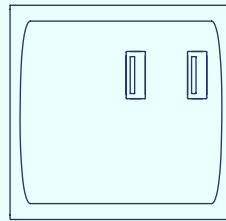

Cove

In desk module

Cove

In desk module

Product Builder

- Less than 2mm surface impact
- Short lead times, fast installation
- Fully customisable
- W/ or w/o integration outlets

A premium through desk access unit made with an all metal surround and lid. Discreetly covers any clutter while allowing cables to neatly pass onto the work surface. Each unit is tailored to suit the clients' size requirements and can be specified to include power, data and AV outlets. Furthermore the finish and colour of the unit can also be customised, making this an extremely adaptable product.

Type G (UK) Fused

Type G (UK) Unfused

USB Power

USB-A Single

USB-A Double

USB-A + USB-C

Switches

Double/ Single MCB

RCBO

Master Switch

Data & AV Keystone

Faceplates can be fitted with either 1 or 2 keystones.

Common keystone outlet options below.

USB-A

USB-C

Audio