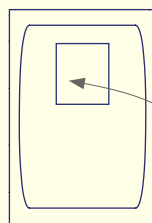

Type G (UK) Fused

Type G (UK) Unfused

USB Power

USB-A Single

USB-A Double

USB-A + USB-C

Switches

Double/ Single MCB

RCBO

Master Switch

Data & AV Keystone

Faceplates can be fitted with either 1 or 2 keystones.

Common keystone outlet options below.

USB-A

USB-C

Audio