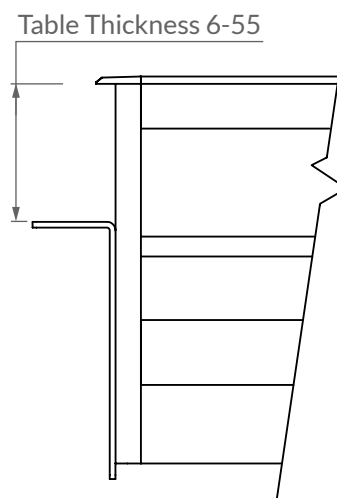

Cove

In desk module

Cove

In desk module

Product Builder

- Less than 2mm surface impact
- Short lead times, fast installation
- Fully customisable
- W/ or w/o integration outlets

A premium through desk access unit made with an all metal surround and lid. Discreetly covers any clutter while allowing cables to neatly pass onto the work surface. Each unit is tailored to suit the clients' size requirements and can be specified to include power, data and AV outlets. Furthermore the finish and colour of the unit can also be customised, making this an extremely adaptable product.