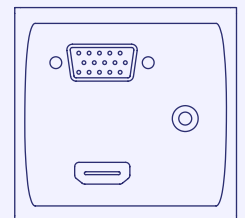

Cove

In desk module

Cove

In desk module

Product Builder

- Less than 2mm surface impact
- Short lead times, fast installation
- Fully customisable
- W/ or w/o integration outlets

A premium through desk access unit made with an all metal surround and lid. Discreetly covers any clutter while allowing cables to neatly pass onto the work surface. Each unit is tailored to suit the clients' size requirements and can be specified to include power, data and AV outlets. Furthermore the finish and colour of the unit can also be customised, making this an extremely adaptable product.

RCBO

Master Switch

Data & AV Keystone

Faceplates can be fitted with either 1 or 2 keystones.

Common keystone outlet options below.

USB-A

USB-C

Audio

Data

HDMI

Custom Options

SVGA Single/ Double

SVGA + Audio

SVGA + Audio + HDMI

DVI Single

DVI Double