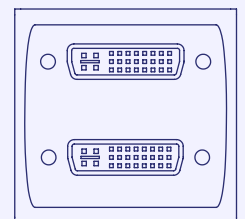

Cove

In desk module

Cove

In desk module

Product Builder

- Less than 2mm surface impact
- Short lead times, fast installation
- Fully customisable
- W/ or w/o integration outlets

A premium through desk access unit made with an all metal surround and lid. Discreetly covers any clutter while allowing cables to neatly pass onto the work surface. Each unit is tailored to suit the clients' size requirements and can be specified to include power, data and AV outlets. Furthermore the finish and colour of the unit can also be customised, making this an extremely adaptable product.

RCBO

Master Switch

Data & AV Keystone

Faceplates can be fitted with either 1 or 2 keystones.

Common keystone outlet options below.

USB-A

USB-C

Audio

Data

HDMI

Custom Options

SVGA Single/ Double

SVGA + Audio

SVGA + Audio + HDMI

DVI Single

DVI Double