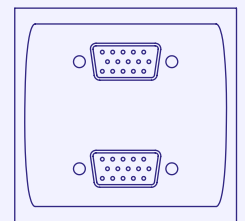

Custom Options

SVGA Single/ Double