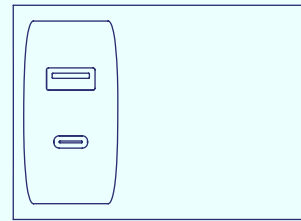

Cove

In desk module

Cove

In desk module

Product Builder

- Less than 2mm surface impact
- Short lead times, fast installation
- Fully customisable
- W/ or w/o integration outlets

A premium through desk access unit made with an all metal surround and lid. Discreetly covers any clutter while allowing cables to neatly pass onto the work surface. Each unit is tailored to suit the clients' size requirements and can be specified to include power, data and AV outlets. Furthermore the finish and colour of the unit can also be customised, making this an extremely adaptable product.

Type G (UK) Fused

Type G (UK) Unfused

USB Power

USB-A Single

USB-A Double

USB-A + USB-C

Switches

Double/ Single MCB

RCBO

Master Switch

Data & AV Keystone

Faceplates can be fitted with either 1 or 2 keystones.

Common keystone outlet options below.

USB-A

USB-C

Audio