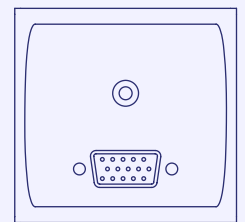

Cove

In desk module

Cove

In desk module

Product Builder

- Less than 2mm surface impact
- Short lead times, fast installation
- Fully customisable
- W/ or w/o integration outlets

A premium through desk access unit made with an all metal surround and lid. Discreetly covers any clutter while allowing cables to neatly pass onto the work surface. Each unit is tailored to suit the clients' size requirements and can be specified to include power, data and AV outlets. Furthermore the finish and colour of the unit can also be customised, making this an extremely adaptable product.

RCBO

Master Switch

Data & AV Keystone

Faceplates can be fitted with either 1 or 2 keystones.

Common keystone outlet options below.

USB-A

USB-C

Audio

Data

HDMI

Custom Options

SVGA Single/ Double

SVGA + Audio

SVGA + Audio + HDMI

DVI Single

DVI Double