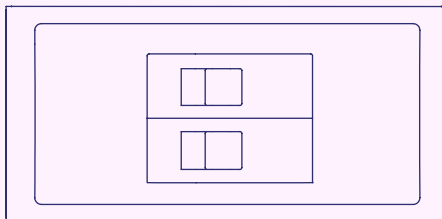

Type G (UK) Fused

Type G (UK) Unfused

USB Power

USB-A Single

USB-A Double

USB-A + USB-C

Switches

Double/ Single MCB

RCBO

Master Switch

Data & AV Keystone

Faceplates can be fitted with either 1 or 2 keystones.

Common keystone outlet options below.

USB-A

USB-C

Audio