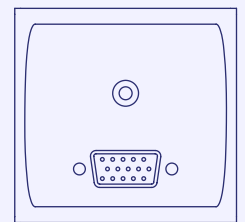

Cove Plus

In desk module

Cove Plus

In desk module

- Less than 2mm surface impact
- Short lead times, fast installation
- Fully customisable
- W/ or w/o integration outlets

A premium through desk access unit made with an all metal surround and lid. Discretely covers any clutter while allowing cables to neatly pass onto the work surface. Each unit is tailored to suit the clients' size requirements and can be specified to include power, data and AV outlets. Furthermore the finish and colour of the unit can also be customised, making this an extremely adaptable product.

RCBO

Master Switch

Data & AV Keystone

Faceplates can be fitted with either 1 or 2 keystones.

Common keystone outlet options below.

USB-A

USB-C

Audio

Data

HDMI

Custom Options

SVGA Single/ Double

SVGA + Audio

SVGA + Audio + HDMI

DVI Single

DVI Double