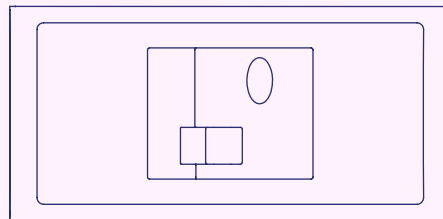

Cove Plus

In desk module

Cove Plus

In desk module

- Less than 2mm surface impact
- Short lead times, fast installation
- Fully customisable
- W/ or w/o integration outlets

A premium through desk access unit made with an all metal surround and lid. Discretely covers any clutter while allowing cables to neatly pass onto the work surface. Each unit is tailored to suit the clients' size requirements and can be specified to include power, data and AV outlets. Furthermore the finish and colour of the unit can also be customised, making this an extremely adaptable product.

Type G (UK) Fused

Type G (UK) Unfused

USB Power

USB-A Single

USB-A Double

USB-A + USB-C

Switches

Double/ Single MCB

RCBO

Master Switch

Data & AV Keystone

Faceplates can be fitted with either 1 or 2 keystones.

Common keystone outlet options below.

USB-A

USB-C

Audio