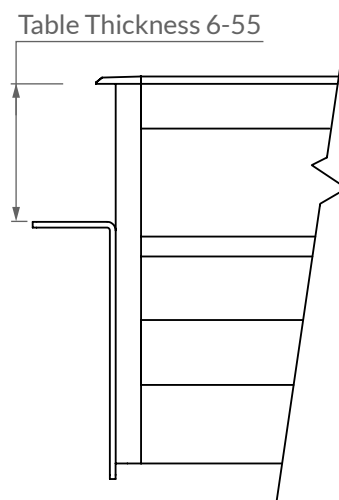

Cove Plus

In desk module

Cove Plus

In desk module

- Less than 2mm surface impact
- Short lead times, fast installation
- Fully customisable
- W/ or w/o integration outlets

A premium through desk access unit made with an all metal surround and lid. Discretely covers any clutter while allowing cables to neatly pass onto the work surface. Each unit is tailored to suit the clients' size requirements and can be specified to include power, data and AV outlets. Furthermore the finish and colour of the unit can also be customised, making this an extremely adaptable product.