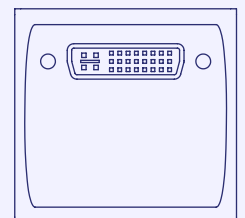

Cove Plus

In desk module

Cove Plus

In desk module

- Less than 2mm surface impact
- Short lead times, fast installation
- Fully customisable
- W/ or w/o integration outlets

A premium through desk access unit made with an all metal surround and lid. Discretely covers any clutter while allowing cables to neatly pass onto the work surface. Each unit is tailored to suit the clients' size requirements and can be specified to include power, data and AV outlets. Furthermore the finish and colour of the unit can also be customised, making this an extremely adaptable product.

RCBO

Master Switch

Data & AV Keystone

Faceplates can be fitted with either 1 or 2 keystones.

Common keystone outlet options below.

USB-A

USB-C

Audio

Data

HDMI

Custom Options

SVGA Single/ Double

SVGA + Audio

SVGA + Audio + HDMI

DVI Single

DVI Double