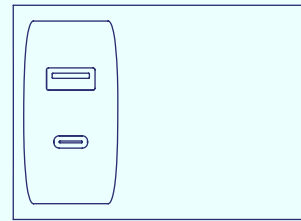

Cove Plus

In desk module

Cove Plus

In desk module

- Less than 2mm surface impact
- Short lead times, fast installation
- Fully customisable
- W/ or w/o integration outlets

A premium through desk access unit made with an all metal surround and lid. Discretely covers any clutter while allowing cables to neatly pass onto the work surface. Each unit is tailored to suit the clients' size requirements and can be specified to include power, data and AV outlets. Furthermore the finish and colour of the unit can also be customised, making this an extremely adaptable product.

Type G (UK) Fused

Type G (UK) Unfused

USB Power

USB-A Single

USB-A Double

USB-A + USB-C

Switches

Double/ Single MCB

RCBO

Master Switch

Data & AV Keystone

Faceplates can be fitted with either 1 or 2 keystones.

Common keystone outlet options below.

USB-A

USB-C

Audio