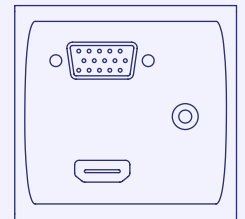

Cove Plus

In desk module

Cove Plus

In desk module

- Less than 2mm surface impact
- Short lead times, fast installation
- Fully customisable
- W/ or w/o integration outlets

A premium through desk access unit made with an all metal surround and lid. Discretely covers any clutter while allowing cables to neatly pass onto the work surface. Each unit is tailored to suit the clients' size requirements and can be specified to include power, data and AV outlets. Furthermore the finish and colour of the unit can also be customised, making this an extremely adaptable product.

RCBO

Master Switch

Data & AV Keystone

Faceplates can be fitted with either 1 or 2 keystones.

Common keystone outlet options below.

USB-A

USB-C

Audio

Data

HDMI

Custom Options

SVGA Single/ Double

SVGA + Audio

SVGA + Audio + HDMI

DVI Single

DVI Double