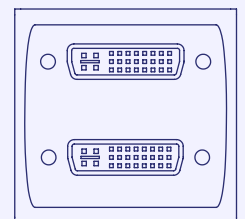

Cove Plus

In desk module

Cove Plus

In desk module

- Less than 2mm surface impact
- Short lead times, fast installation
- Fully customisable
- W/ or w/o integration outlets

A premium through desk access unit made with an all metal surround and lid. Discretely covers any clutter while allowing cables to neatly pass onto the work surface. Each unit is tailored to suit the clients' size requirements and can be specified to include power, data and AV outlets. Furthermore the finish and colour of the unit can also be customised, making this an extremely adaptable product.

RCBO

Master Switch

Data & AV Keystone

Faceplates can be fitted with either 1 or 2 keystones.

Common keystone outlet options below.

USB-A

USB-C

Audio

Data

HDMI

Custom Options

SVGA Single/ Double

SVGA + Audio

SVGA + Audio + HDMI

DVI Single

DVI Double