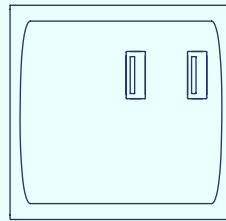

Cove Plus

In desk module

Cove Plus

In desk module

- Less than 2mm surface impact
- Short lead times, fast installation
- Fully customisable
- W/ or w/o integration outlets

A premium through desk access unit made with an all metal surround and lid. Discretely covers any clutter while allowing cables to neatly pass onto the work surface. Each unit is tailored to suit the clients' size requirements and can be specified to include power, data and AV outlets. Furthermore the finish and colour of the unit can also be customised, making this an extremely adaptable product.

Type G (UK) Fused

Type G (UK) Unfused

USB Power

USB-A Single

USB-A Double

USB-A + USB-C

Switches

Double/ Single MCB

RCBO

Master Switch

Data & AV Keystone

Faceplates can be fitted with either 1 or 2 keystones.

Common keystone outlet options below.

USB-A

USB-C

Audio