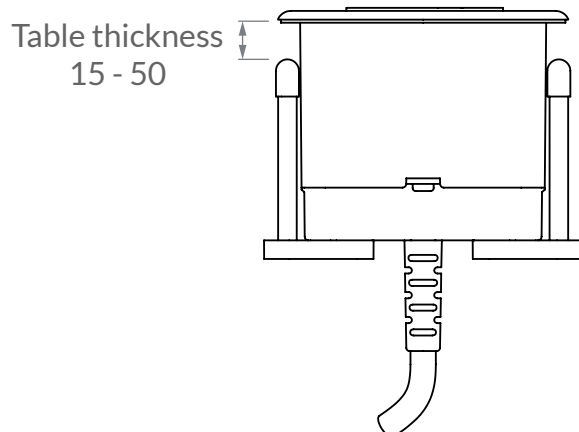

Eyelet Square

In desk module

Eyelet Square

In desk module

Grey/ Stainless Steel

Black/ Stainless Steel

Black/ Black

White/ White

White/ Stainless Steel

- Custom outlets and colours
- All products PAT tested
- Short lead times, fast installation
- Fire rated, BS 5733 certified

The Eyelet fits an 80mm porthole. It provides a selection of power and data outlets including Cat 5/6, Data, HDMI, USB-A, USB-C and Chargers. The high quality stainless steel face plate can be customized to any colour or finish. This innovative product makes use of the frequently vacant cable ports within desks.