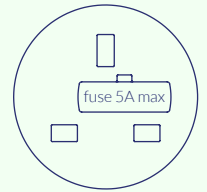

White/ Stainless Steel

- Custom outlets and colours
- All products PAT tested
- Short lead times, fast installation
- Fire rated, BS 5733 certified

The Eyelet fits an 80mm porthole. It provides a selection of power and data outlets including Cat 5/6, Data, HDMI, USB-A, USB-C and Chargers. The high quality stainless steel face plate can be customized to any colour or finish. This innovative product makes use of the frequently vacant cable ports within desks.

Eyelet Outlets

Keystone options

Shape Options

Eyelet Round

Eyelet Square

Power

Type G (UK) Fused

Type G (UK) Unfused