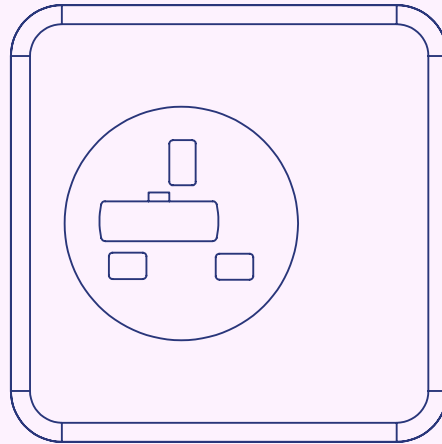

Eyelet Square

In desk module

Eyelet Square

In desk module

Grey/ Stainless Steel

Black/ Stainless Steel

Black/ Black

White/ White

White/ Stainless Steel

- Custom outlets and colours
- All products PAT tested
- Short lead times, fast installation
- Fire rated, BS 5733 certified

The Eyelet fits an 80mm porthole. It provides a selection of power and data outlets including Cat 5/6, Data, HDMI, USB-A, USB-C and Chargers. The high quality stainless steel face plate can be customized to any colour or finish. This innovative product makes use of the frequently vacant cable ports within desks.

Eyelet Outlets

Keystone options

Shape Options

Eyelet Round

Eyelet Square

Power

Type G (UK) Fused

Type G (UK) Unfused