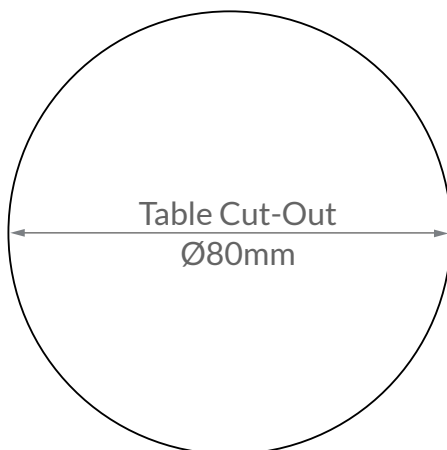

Eyelet Square

In desk module

Eyelet Square

In desk module

Grey/ Stainless Steel

Black/ Stainless Steel

Black/ Black

White/ White

White/ Stainless Steel

- Custom outlets and colours
- All products PAT tested
- Short lead times, fast installation
- Fire rated, BS 5733 certified

The Eyelet fits an 80mm porthole. It provides a selection of power and data outlets including Cat 5/6, Data, HDMI, USB-A, USB-C and Chargers. The high quality stainless steel face plate can be customized to any colour or finish. This innovative product makes use of the frequently vacant cable ports within desks.