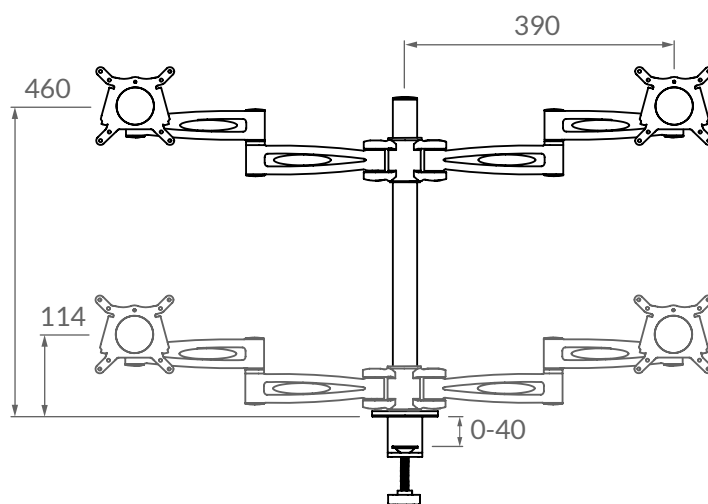

# Kardo - Double

Monitor arm

## Monitor arm

The Kardo fixed pole monitor arm is popular worldwide due to its appealing aesthetic and easy install design features. Monitor arms offer DSE compliance benefits and can help to reduce the frequency of staff absence due to headaches, backache and other MSD issues associated with office working. Capacity for two screens up to 10kg and 27" in width each.

- Quick release VESA mount
- Quick release height adjustment
- Complete cable management
- Preassembled clamp
- Through desk fixing

\*All measurements in mm