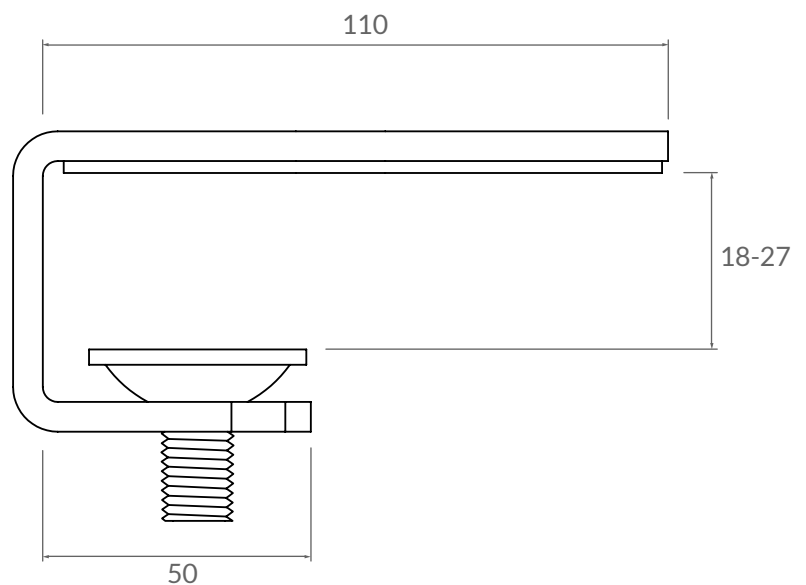

Kardo - Slim Line Clamp

Monitor arm

The Kardo mini clamp is for use with Kardo poles to create a lower profile under the desk. Its is easy to attach to the monitor arm with 3 screws to provide a strong attachment. The mini Clamp fits desk thickness's 18mm to 27mm . Available in black, white and silver.

- Fits tables 18mm to 27mm
- Available in black/ white/ silver
- Easy to attach
- Solid construction

*All measurements in mm