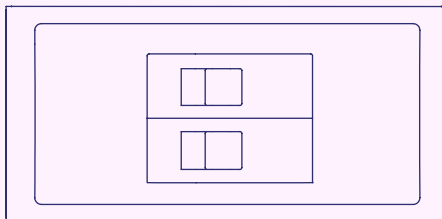

Power

Type B (USA)

Type E (French)

Type F (Schuko)

Type G (UK) Fused

Type G (UK) Unfused

USB Power

USB-A Single

USB-A Double

USB-A + USB-C

Switches

Double/ Single MCB

RCBO

Master Switch

Data & AV Keystone

Faceplates can be fitted with either 1 or 2 keystones.