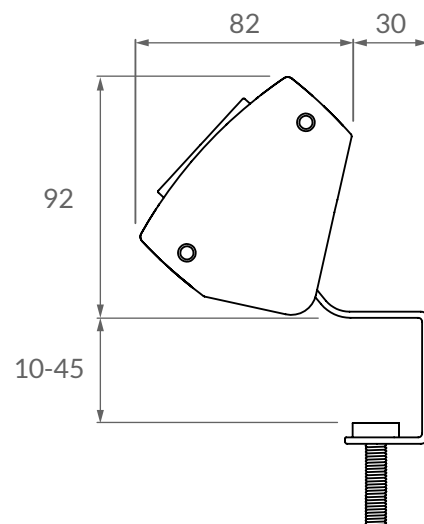

*All measurements in mm