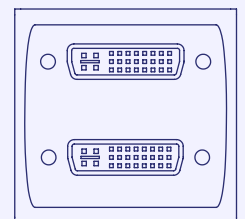

Module Outlets

Above, in and under desk

Compatible with:
Boulder, Cobble, Pebble, Median, Summit
Cove, Cove Plus, Mirage, Surface
Slimline, Sub

Power

USB Power

Switches

Data & AV Keystone

Faceplates can be fitted with either 1 or 2 keystones.

Common keystone outlet options below.

Custom Options

DVI Double