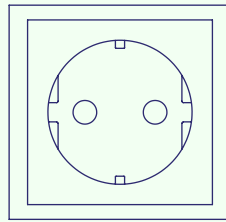

Type F (Schuko)