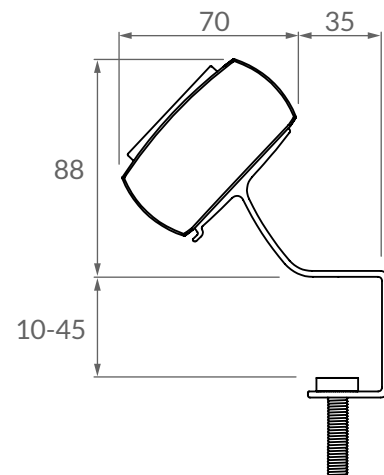

*All measurements in mm
Other attachments available