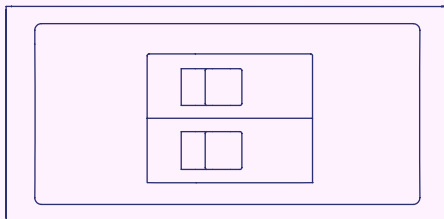

Type G (UK) Unfused

USB Power

USB-A Single

USB-A Double

USB-A + USB-C

Switches

Double/ Single MCB

RCBO

Master Switch

Data & AV Keystone

Faceplates can be fitted with either 1 or 2 keystones.

Common keystone outlet options below.

USB-A

USB-C

Audio

Data