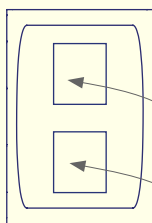

Type G (UK) Unfused

USB Power

USB-A Single

USB-A Double

USB-A + USB-C

Switches

Double/ Single MCB

RCBO

Master Switch

Data & AV Keystone

Faceplates can be fitted with either 1 or 2 keystones.

Common keystone outlet options below.

USB-A

USB-C

Audio

Data