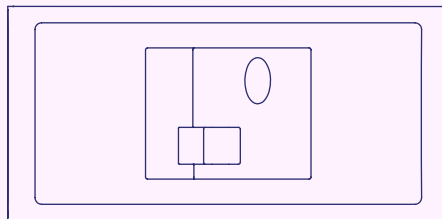

Type G (UK) Unfused

USB Power

USB-A Single

USB-A Double

USB-A + USB-C

Switches

Double/ Single MCB

RCBO

Master Switch

Data & AV Keystone

Faceplates can be fitted with either 1 or 2 keystones.

Common keystone outlet options below.

USB-A

USB-C

Audio

Data