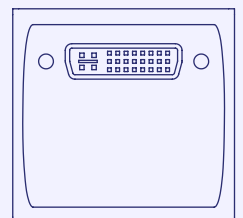

Slim Line

Under desk module

Product Builder

- Customisable outlets
- All products PAT tested
- Short lead times, fast installation
- Fire rated, BS 5733 certified
- 16 & 32 amp capacity

A robust power & data module ideal for a wide range of applications such as under desk, under floor and in server cabinets & racks. The tough aluminium body is capable of housing a wide variety of outlets including data, voice, AV and power sockets which can be set in 45 degree increments of orientation. Designed to facilitate protection devices like RCDs, MCBs and other control devices. Multiple options for output/ input. Due to our UK production even the most complex configurations can be created and delivered in ten working days, subject to component availability.

Master Switch

Data & AV Keystone

Faceplates can be fitted with either 1 or 2 keystones.

Common keystone outlet options below.

USB-A

USB-C

Audio

Data

HDMI

Custom Options

SVGA Single/ Double

SVGA + Audio

SVGA + Audio + HDMI

DVI Single

DVI Double