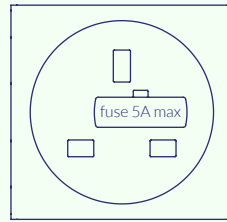

Module Outlets

Above, in and under desk

Compatible with:
Boulder, Cobble, Pebble, Median, Summit
Cove, Cove Plus, Mirage, Surface
Slimline, Sub

Power

Type B (USA)

Type E (French)

Type F (Schuko)

Type G (UK) Fused

Master Switch

Data & AV Keystone

Faceplates can be fitted with either 1 or 2 keystones.

Common keystone outlet options below.

USB-A

USB-C

Audio

Data