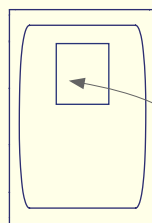

Type G (UK) Unfused

USB Power

USB-A Single

USB-A Double

USB-A + USB-C

Switches

Double/ Single MCB

RCBO

Master Switch

Data & AV Keystone

Faceplates can be fitted with either 1 or 2 keystones.

Common keystone outlet options below.

USB-A

USB-C

Audio

Data