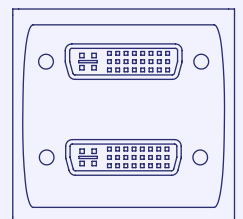

Slim Line

Under desk module

Product Builder

- Customisable outlets
- All products PAT tested
- Short lead times, fast installation
- Fire rated, BS 5733 certified
- 16 & 32 amp capacity

A robust power & data module ideal for a wide range of applications such as under desk, under floor and in server cabinets & racks. The tough aluminium body is capable of housing a wide variety of outlets including data, voice, AV and power sockets which can be set in 45 degree increments of orientation. Designed to facilitate protection devices like RCDs, MCBs and other control devices. Multiple options for output/ input. Due to our UK production even the most complex configurations can be created and delivered in ten working days, subject to component availability.

Type G (UK) Unfused

USB Power

USB-A Single

USB-A Double

USB-A + USB-C

Switches

Double/ Single MCB

RCBO

Master Switch

Data & AV Keystone

Faceplates can be fitted with either 1 or 2 keystones.

Common keystone outlet options below.

USB-A

USB-C

Audio

Data

HDMI

Custom Options

SVGA Single/ Double

SVGA + Audio

SVGA + Audio + HDMI

DVI Single

DVI Double