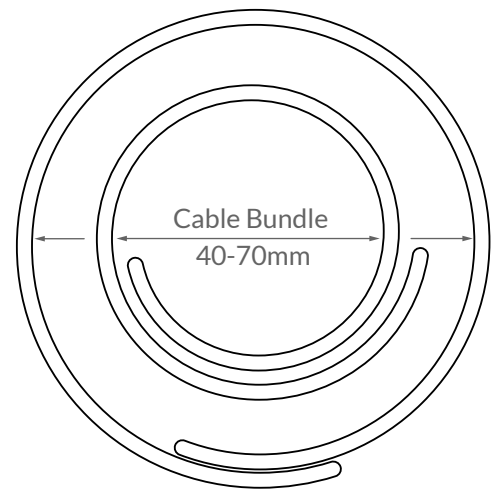

SnapWrap

Cable management

SnapWrap

Cable management

- Effortless 2 minute installation!!
- Fire rated 3D fabric
- Weighted base
- Quick fit cable clip anchor points
- Excellent for sit stand desks
- BS6396 Compliant

A snap shut cable tidy perfect for time sensitive office set ups and moves. Available in many off the shelf sizes and also in custom lengths. Robust cable clips top & bottom mean this is a BS6396 compliant cable spine if correctly installed.