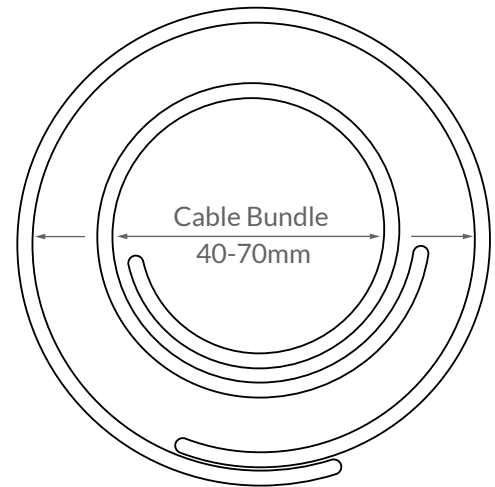

# SnapWrap Elite

Cable management

- Effortless 2 minute installation!!
- Magnet or screw bracket option
- Weighted base
- Quick fit cable clip anchor points
- Adjustable length
- BS6396 Compliant

Part of the SnapWrap family the Elite is uniquely stylish with each segment revealing a striking metallic strip. Magnetic clips top & bottom can be quickly fixed to base and surface. Ideal for fitters, SnapWrap Elite can be fitted in under 2 minutes, utilising the snap shut segments. Robust cable clips top & bottom mean that this product can be installed to be BS6396 compliant.