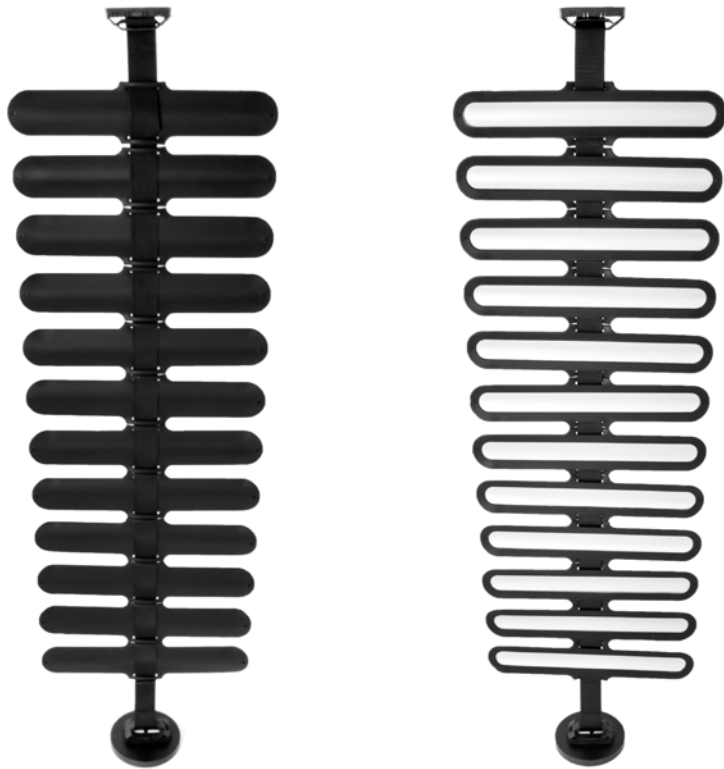

# SnapWrap Elite

Cable management

# SnapWrap Elite

Cable management

- Effortless 2 minute installation!!
- Magnet or screw bracket option
- Weighted base
- Quick fit cable clip anchor points
- Adjustable length
- BS6396 Compliant

Part of the SnapWrap family the Elite is uniquely stylish with each segment revealing a striking metallic strip. Magnetic clips top & bottom can be quickly fixed to base and surface. Ideal for fitters, SnapWrap Elite can be fitted in under 2 minutes, utilising the snap shut segments. Robust cable clips top & bottom mean that this product can be installed to be BS6396 compliant.