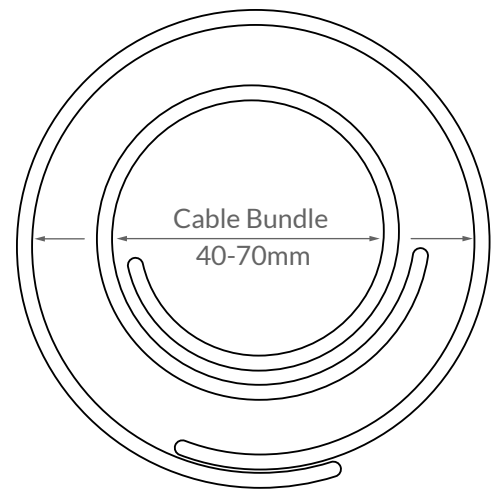

SnapWrap Pro

Cable management

SnapWrap Pro

Cable management

- Effortless 2 minute installation!!
- Magnet or screw bracket option
- Weighted base
- Quick fit cable clip anchor points
- Adjustable length
- BS6396 Compliant

Part of the SnapWrap family the Pro has 12 stylish matt finish silicon segments. Magnetic clips top & bottom can be quickly fixed to base and surface. Ideal for fitters, SnapWrap Pro can be fitted in under 2 minutes, utilising the snap shut segments. Robust cable clips top & bottom mean that this product can be installed to be BS6396 compliant.