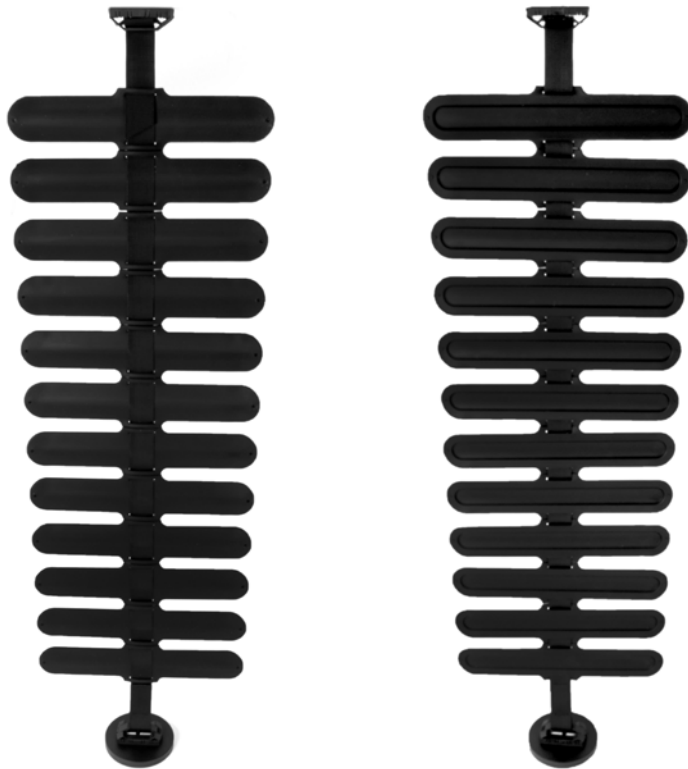

SnapWrap Pro

Cable management

SnapWrap Pro

Cable management

- Effortless 2 minute installation!!
- Magnet or screw bracket option
- Weighted base
- Quick fit cable clip anchor points
- Adjustable length
- BS6396 Compliant

Part of the SnapWrap family the Pro has 12 stylish matt finish silicon segments. Magnetic clips top & bottom can be quickly fixed to base and surface. Ideal for fitters, SnapWrap Pro can be fitted in under 2 minutes, utilising the snap shut segments. Robust cable clips top & bottom mean that this product can be installed to be BS6396 compliant.