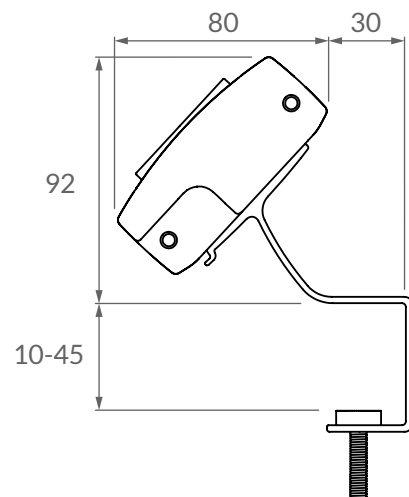

*All measurements in mm