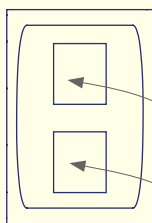

USB-A Double

USB-A + USB-C

Switches

Double/ Single MCB

RCBO

Master Switch

Data & AV Keystone

Faceplates can be fitted with either 1 or 2 keystones.