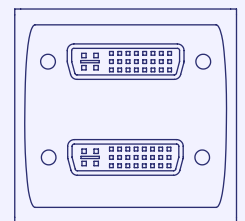

Module Outlets

Above, in and under desk

Compatible with:
Boulder, Cobble, Pebble, Median, Summit
Cove, Cove Plus, Mirage, Surface
Slimline, Sub

Power

USB Power

Switches

Data & AV Keystone

Faceplates can be fitted with either 1 or 2 keystones.

Common keystone outlet options below.

Custom Options

DVI Double