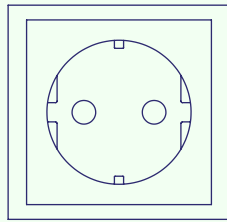

Type F (Schuko)