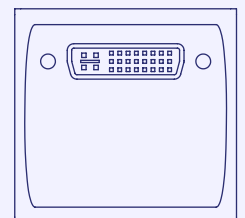

Module Outlets

Above, in and under desk

Compatible with:
Boulder, Cobble, Pebble, Median, Summit
Cove, Cove Plus, Mirage, Surface
Slimline, Sub

Power

USB Power

Switches

Data & AV Keystone

Faceplates can be fitted with either 1 or 2 keystones.

Common keystone outlet options below.

Custom Options

DVI Single