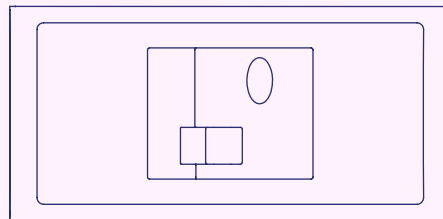

USB-A Double

USB-A + USB-C

Switches

Double/ Single MCB

RCBO

Master Switch

Data & AV Keystone

Faceplates can be fitted with either 1 or 2 keystones.