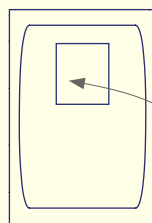

USB-A Double

USB-A + USB-C

Switches

Double/ Single MCB

RCBO

Master Switch

Data & AV Keystone

Faceplates can be fitted with either 1 or 2 keystones.