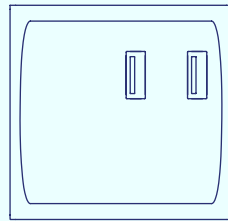

Power

Type B (USA)

Type E (French)

Type F (Schuko)

Type G (UK) Fused

Type G (UK) Unfused

USB Power

USB-A Single

USB-A Double

USB-A + USB-C

Switches

Double/ Single MCB

RCBO

Master Switch

Data & AV Keystone

Faceplates can be fitted with either 1 or 2 keystones.