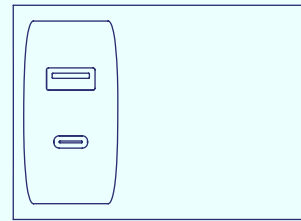

Power

Type B (USA)

Type E (French)

Type F (Schuko)

Type G (UK) Fused

Type G (UK) Unfused

USB Power

USB-A Single

USB-A Double

USB-A + USB-C

Switches

Double/ Single MCB

RCBO

Master Switch

Data & AV Keystone

Faceplates can be fitted with either 1 or 2 keystones.