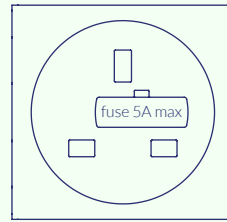

Power

Type B (USA)

Type E (French)

Type F (Schuko)

Type G (UK) Fused

Type G (UK) Unfused

USB Power

USB-A Single

USB-A Double

USB-A + USB-C

Switches

Double/ Single MCB

RCBO

Master Switch

Data & AV Keystone

Faceplates can be fitted with either 1 or 2 keystones.