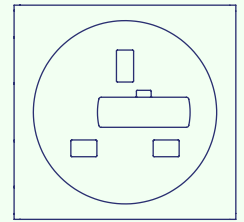

Type G (UK) Unfused