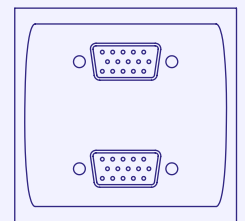

USB-A Double

USB-A + USB-C

Switches

Double/ Single MCB

RCBO

Master Switch

Data & AV Keystone

Faceplates can be fitted with either 1 or 2 keystones.

Common keystone outlet options below.

USB-A

USB-C

Audio

Data

HDMI

Custom Options

SVGA Single/ Double