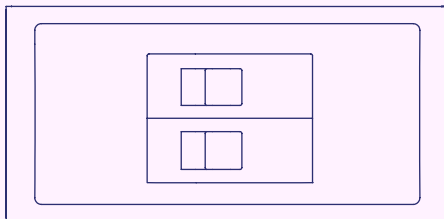

Power

Type B (USA)

Type E (French)

Type F (Schuko)

Type G (UK) Fused

Type G (UK) Unfused

USB Power

USB-A Single

USB-A Double

USB-A + USB-C

Switches

Double/ Single MCB

RCBO

Master Switch

Data & AV Keystone

Faceplates can be fitted with either 1 or 2 keystones.