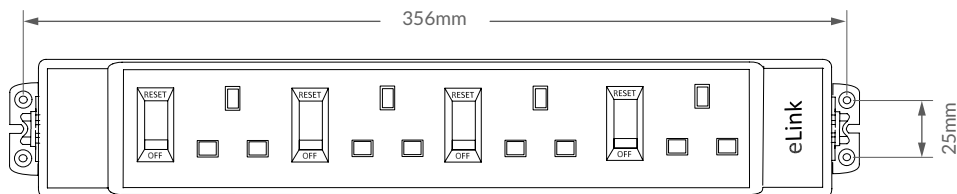

Hole Fixing Centres:

4-Power