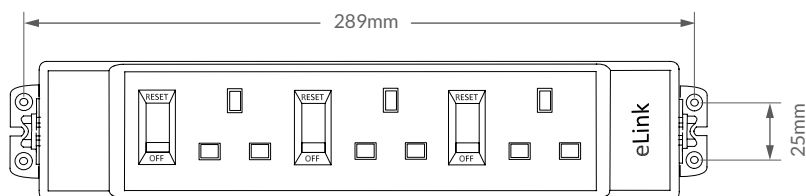

3-Power & 2-Power + 2 USB