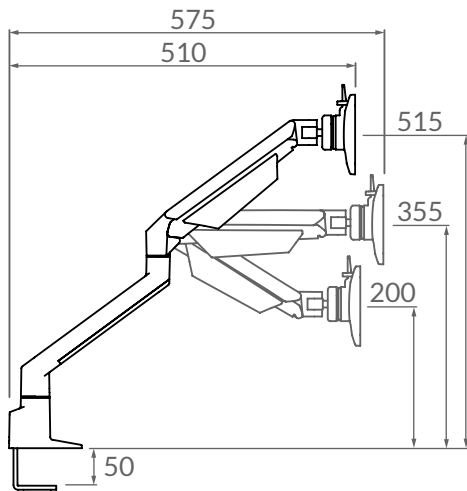

# Swan Arm - Double

Gas assist monitor arm

# Swan Arm - Double

Gas assist monitor arm

- Integrated cable management
- 60cm reach capability
- Effortless fingertip adjustment
- 90 degree tilt and pan
- 2-14 Kg Load Capacity
- Fits monitors up to 32"

\*All measurements in mm

An elegant dual articulated monitor arm. Highly adaptable, with fixings for vertical panels and desk tops, plus add-ons for elevating laptops and increasing screen capacity to 4 monitors! Available in white, black and silver as standard, custom colours/finishes on request.