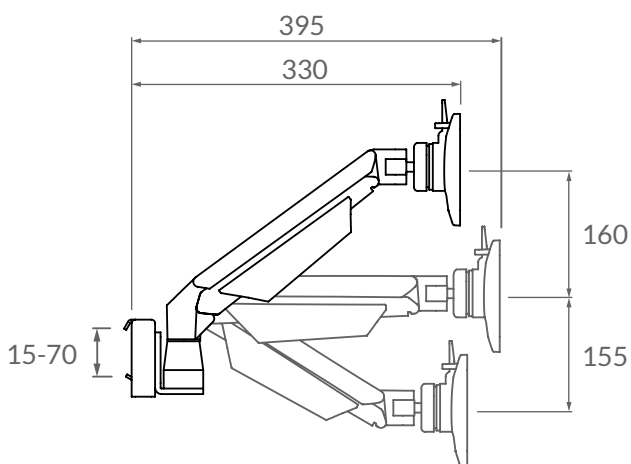

Swan Arm - Rail

Gas assist monitor arm

Swan Arm - Rail

Gas assist monitor arm

- Integrated cable management
- 40cm reach capability
- Effortless fingertip adjustment
- 90 degree tilt and pan
- 2-14 Kg Load Capacity

An elegant monitor arm. Highly adaptable, with add-ons for elevating laptops and increasing screen capacity to 2 monitors. Available in white, black and silver as standard, custom colours/finishes on request.

*All measurements in mm