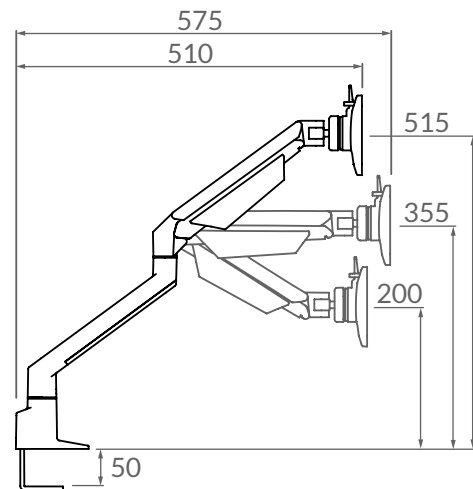

# Swan Arm - Single

Gas assist monitor arm

# Swan Arm - Single

Gas assist monitor arm

- Integrated cable management
- 60cm reach capability
- Effortless fingertip adjustment
- 90 degree tilt and pan
- 2-14 Kg Load Capacity
- Fits monitors up to 32"

\*All measurements in mm