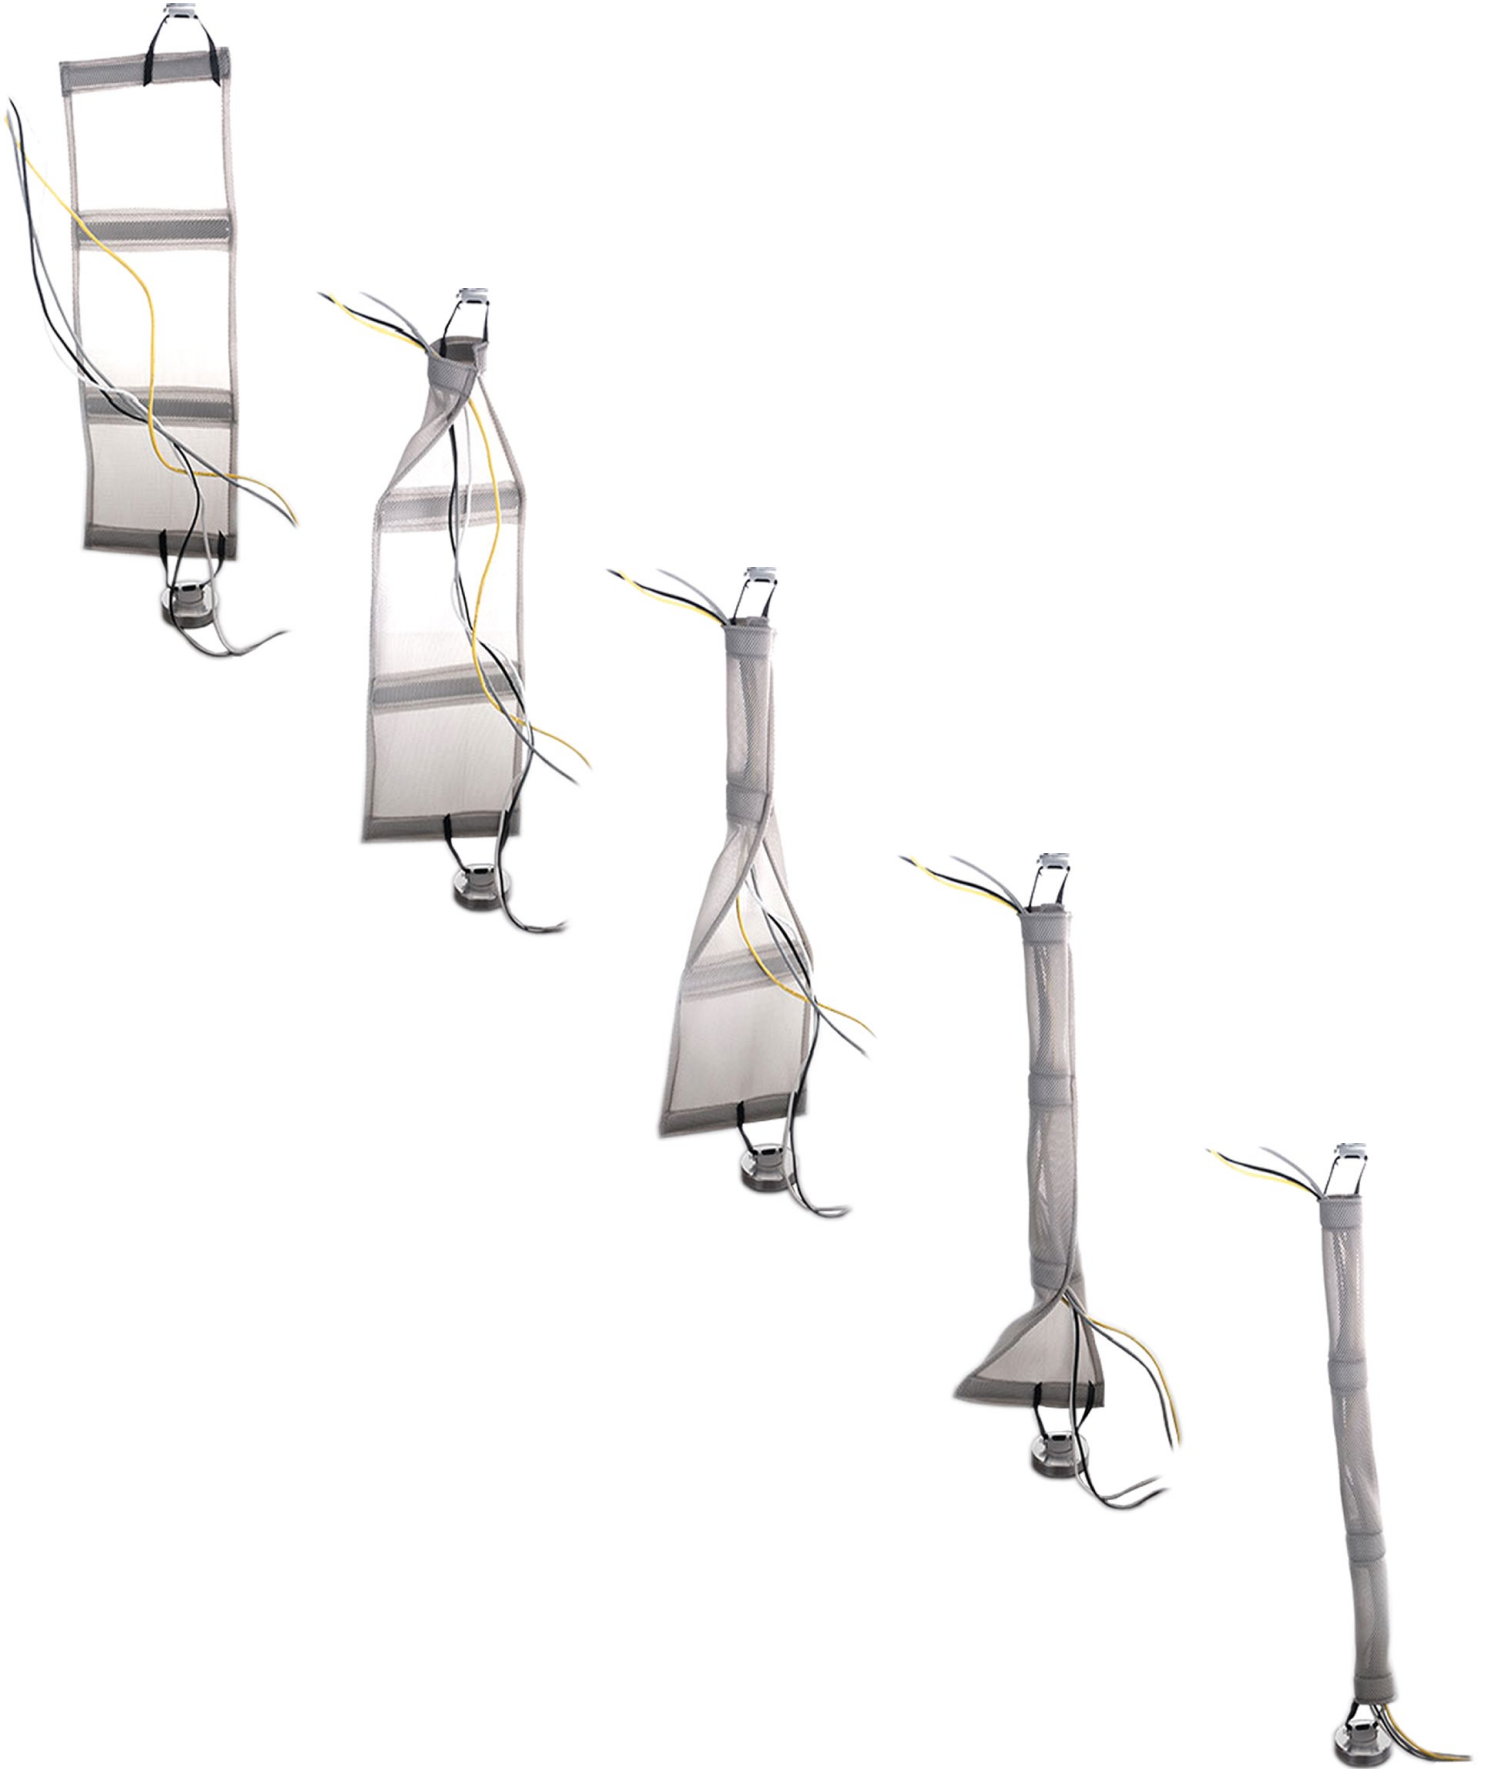

# SnapWrap

Cable manager

# SnapWrap

Cable manager

A snap shut cable tidy delivering unparalleled installation speed. Available in many off the shelf sizes and also in custom lengths. Robust cable clips top & bottom mean this is a BS6396 compliant cable spine if correctly installed.

- Effortless 2 minute installation!!
- Fire rated 3D fabric
- Weighted base
- Quick fit cable clip anchor points
- Excellent for sit stand desks
- BS6396 Compliant (when installed correctly)