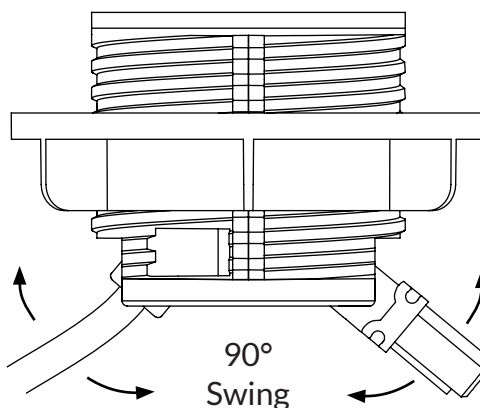

# Shot - Level

60mm In desk module

A refined 60mm diameter unit that fits flush into worktops or panels, with the ability to provide a wide range of Power, data and AV outlets.

# Shot - Level

60mm In desk module

Units can be fitted with any mix of hardwired and/ or GST power connections. In/Out connection capability, allows the daisy chaining of multiple units.

Connectors can rotate through 90°, offering easy installation and low profile wiring for a wide array of applications.

Screw fixes to underside of worktop

\*All measurements in mm