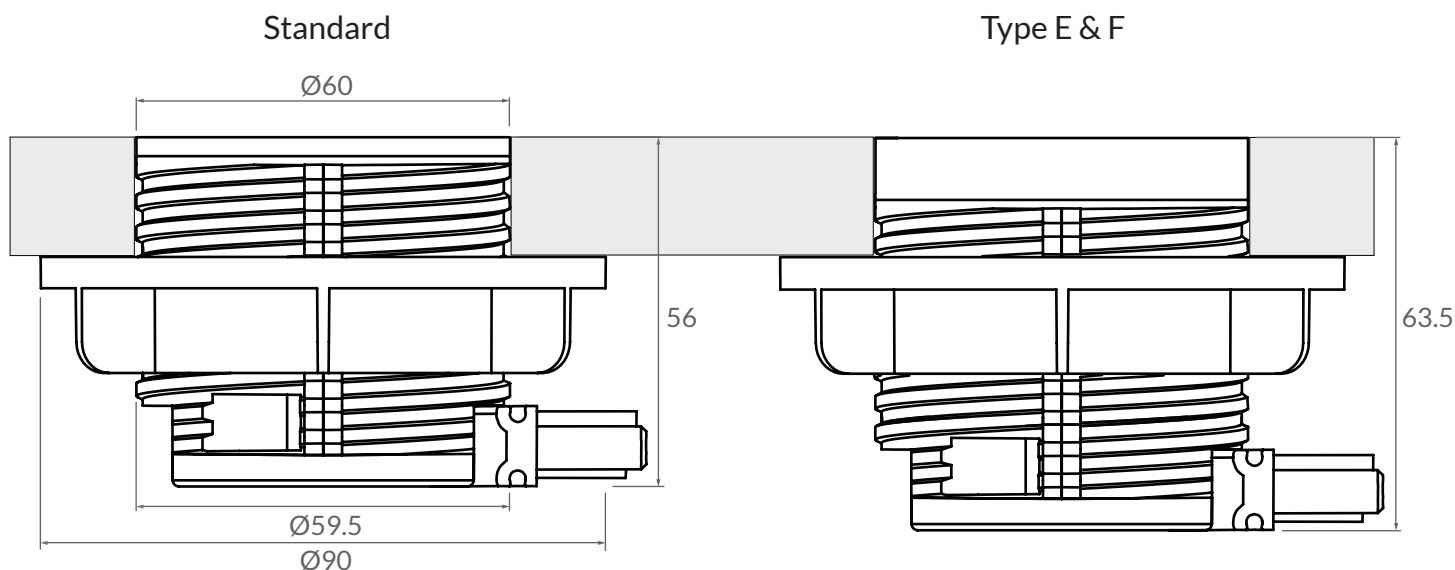

# Shot - Level

60mm In desk module

A refined 60mm diameter unit that fits flush into worktops or panels, with the ability to provide a wide range of Power, data and AV outlets.

# Shot - Level

60mm In desk module

Units can be fitted with any mix of hardwired and/ or GST power connections. In/Out connection capability, allows the daisy chaining of multiple units.

Connectors can rotate through 90°, offering easy installation and low profile wiring for a wide array of applications.

Screw fixes to underside of worktop

\*All measurements in mm