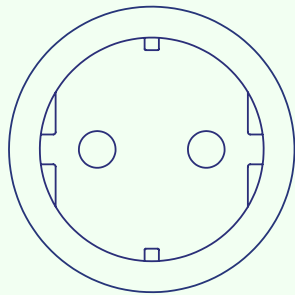

Type F (Schuko)