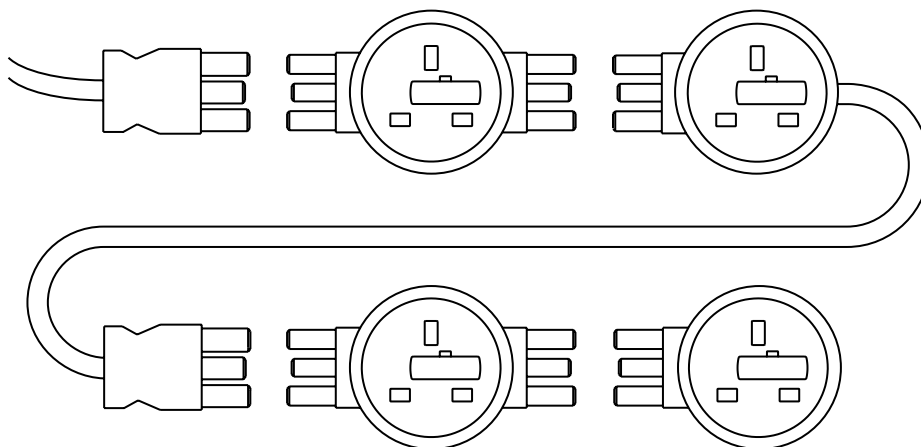

# Shot - Level

60mm In desk module

A refined 60mm diameter unit that fits flush into worktops or panels, with the ability to provide a wide range of Power, data and AV outlets.

# Shot - Level

60mm In desk module

Units can be fitted with any mix of hardwired and/ or GST power connections. In/Out connection capability, allows the daisy chaining of multiple units.

Connectors can rotate through 90°, offering easy installation and low profile wiring for a wide array of applications.

## USB Charge

2 x USB-A 18W

USB-A & USB-C 18W

2 x USB-C 18W

Wireless 15W

## Data & AV Keystone

Up to 3 Keystones

USB-A

USB-C

Audio

Data

HDMI

Pull Through