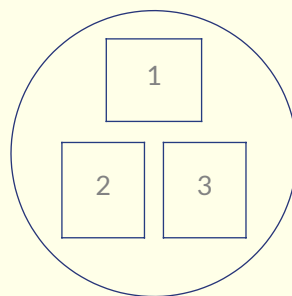

Data & AV Keystone

Up to 3 Keystones