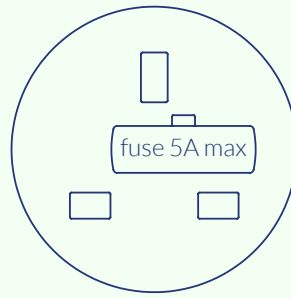

Shot - Rise

60mm In desk module

Fitting into a 60mm round hole and sitting position just above the surface, the Rise is a compact unit ideal for discreet power, data and AV connectivity.

Shot - Rise

60mm In desk module

Unit Sandwiches worktop

*All measurements in mm

Shot - Outlets

In desk options

Power

Type E (French)

Type F (Schuko)

Type G (UK) Fused