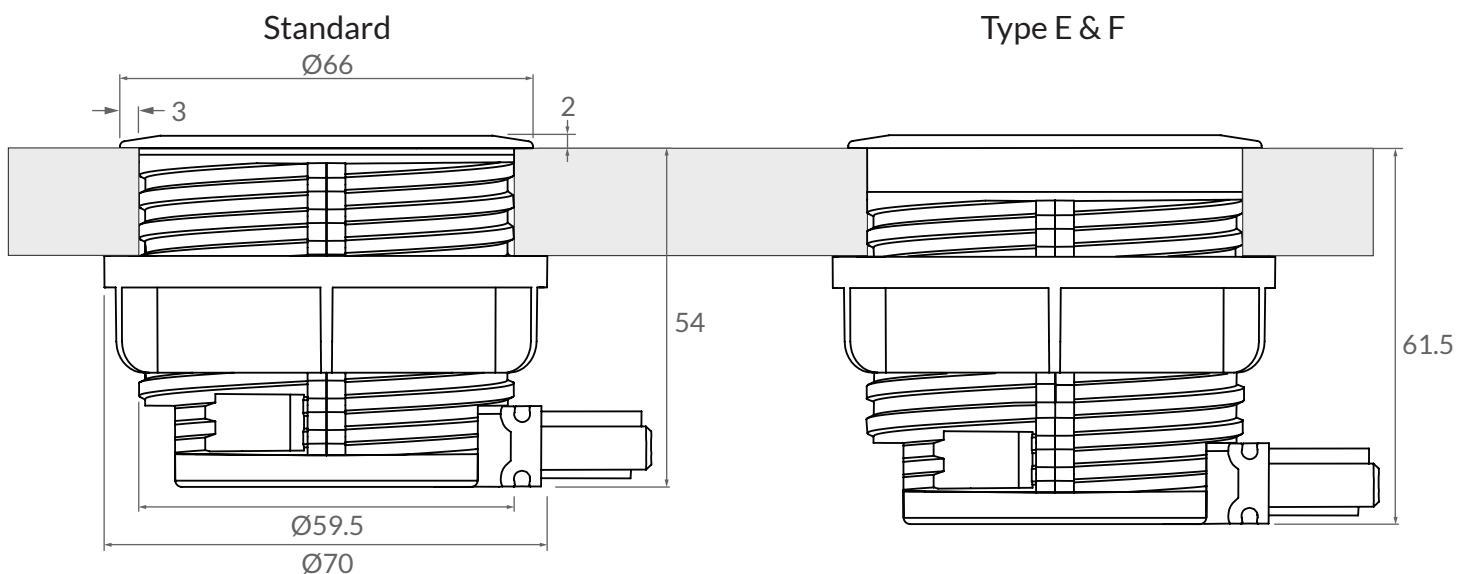

Shot - Rise

60mm In desk module

Fitting into a 60mm round hole and sitting position just above the surface, the Rise is a compact unit ideal for discreet power, data and AV connectivity.

Shot - Rise

60mm In desk module

Units can be fitted with any mix of hardwired and/ or GST power connections. In/Out connection capability, allows the daisy chaining of multiple units.

Connectors can rotate through 90°, offering easy installation and low profile wiring for a wide array of applications.

Unit Sandwiches worktop

*All measurements in mm

Shot - Outlets

In desk options

Power

Type E (French)

Type F (Schuko)

Type G (UK) Fused

Type G (UK) Unfused

USB Charge

2 x USB-A 18W

USB-A & USB-C 18W

2 x USB-C 18W

Wireless 15W

Data & AV Keystone

Up to 3 Keystones