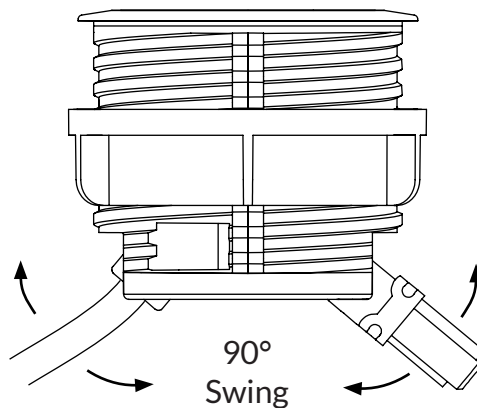

Shot - Rise

60mm In desk module

Fitting into a 60mm round hole and sitting position just above the surface, the Rise is a compact unit ideal for discreet power, data and AV connectivity.

Shot - Rise

60mm In desk module

Units can be fitted with any mix of hardwired and/ or GST power connections. In/Out connection capability, allows the daisy chaining of multiple units.

Connectors can rotate through 90°, offering easy installation and low profile wiring for a wide array of applications.