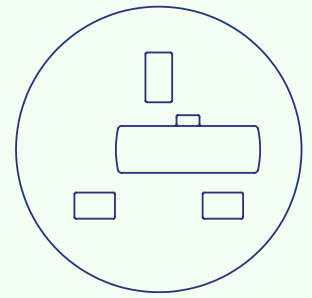

Shot - Rise

60mm In desk module

Fitting into a 60mm round hole and sitting position just above the surface, the Rise is a compact unit ideal for discreet power, data and AV connectivity.

Shot - Rise

60mm In desk module

Unit Sandwiches worktop

*All measurements in mm

Shot - Outlets

In desk options

Power

Type E (French)

Type F (Schuko)

Type G (UK) Fused