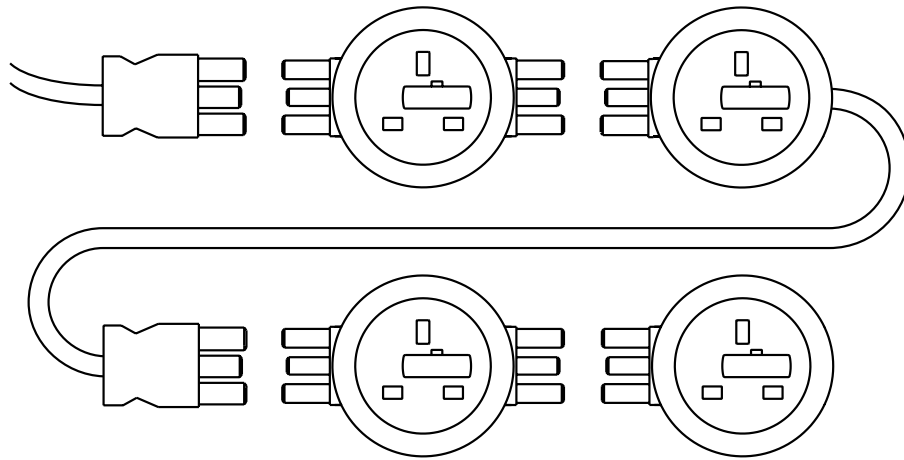

Shot - Rise

60mm In desk module

Fitting into a 60mm round hole and sitting position just above the surface, the Rise is a compact unit ideal for discreet power, data and AV connectivity.

Shot - Rise

60mm In desk module

Units can be fitted with any mix of hardwired and/ or GST power connections. In/Out connection capability, allows the daisy chaining of multiple units.

Connectors can rotate through 90°, offering easy installation and low profile wiring for a wide array of applications.

Unit Sandwiches worktop

*All measurements in mm

Shot - Outlets

In desk options

Power

Type E (French)

Type F (Schuko)

Type G (UK) Fused

Type G (UK) Unfused

USB Charge

2 x USB-A 18W

USB-A & USB-C 18W

2 x USB-C 18W

Wireless 15W

Data & AV Keystone

Up to 3 Keystones