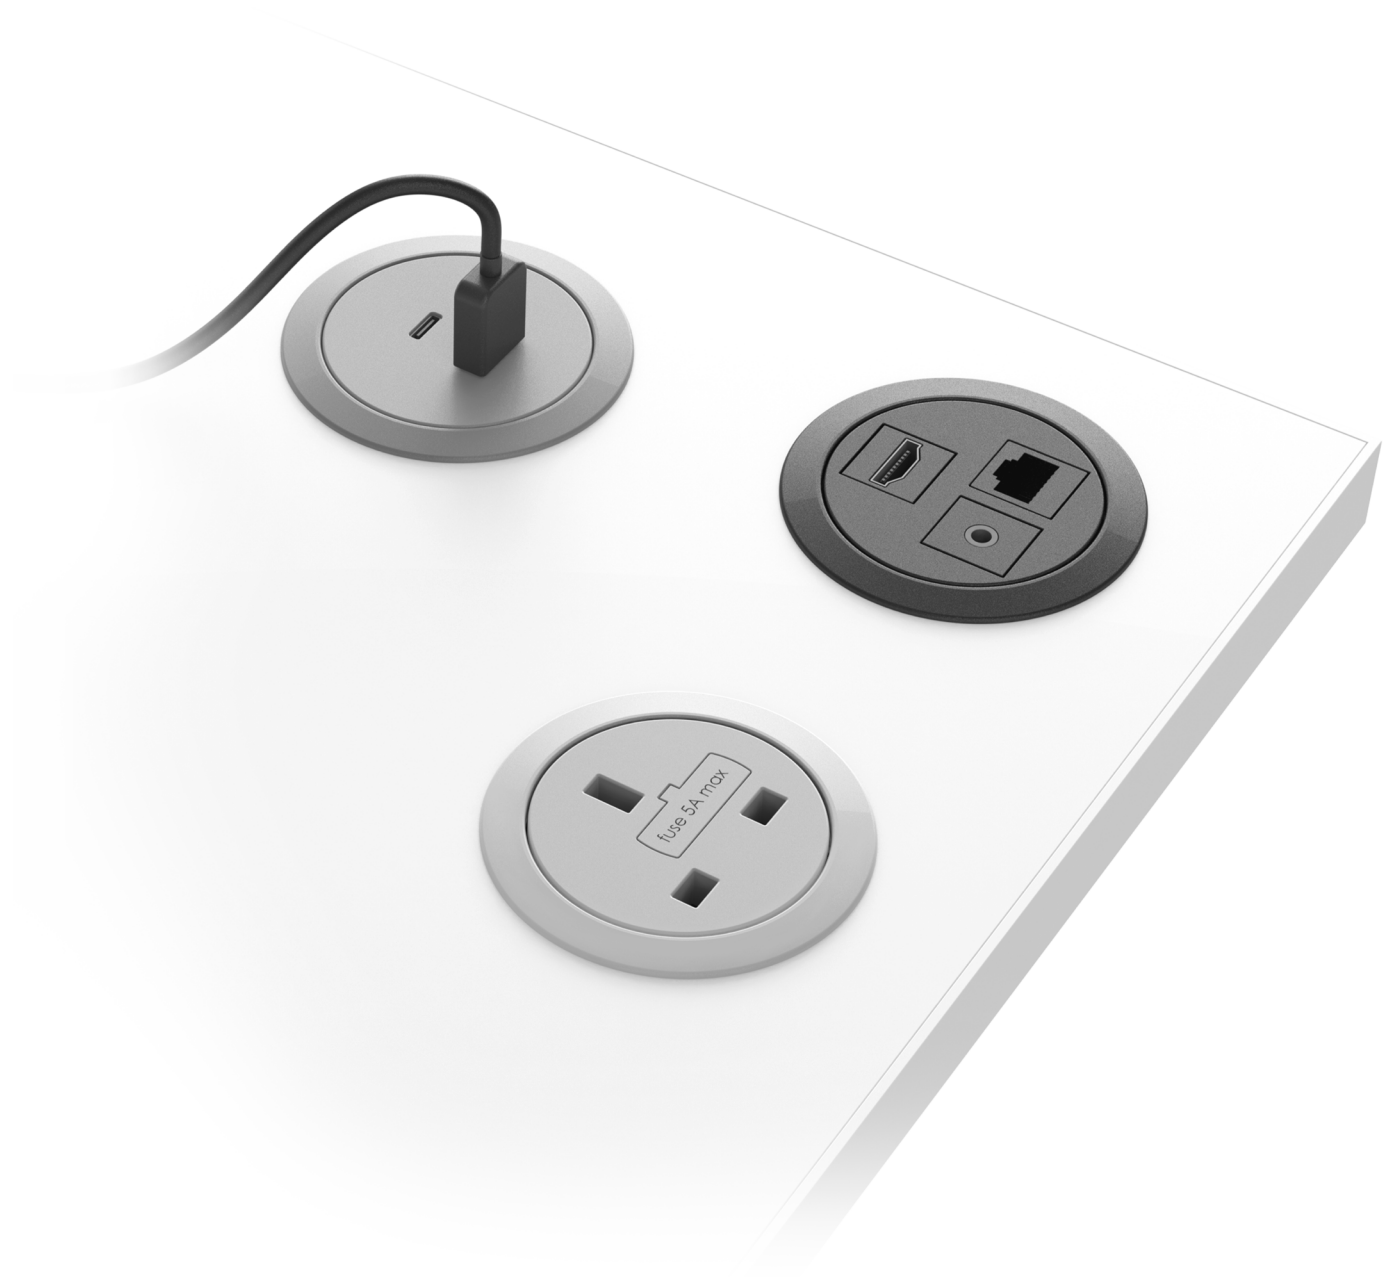

Shot - Rise

60mm In desk module

Fitting into a 60mm round hole and sitting position just above the surface, the Rise is a compact unit ideal for discreet power, data and AV connectivity.

Shot - Rise

60mm In desk module

Units can be fitted with any mix of hardwired and/ or GST power connections. In/Out connection capability, allows the daisy chaining of multiple units.

Connectors can rotate through 90°, offering easy installation and low profile wiring for a wide array of applications.

Type G (UK) Unfused

USB Charge

2 x USB-A 18W

USB-A & USB-C 18W

2 x USB-C 18W

Wireless 15W

Data & AV Keystone

Up to 3 Keystones