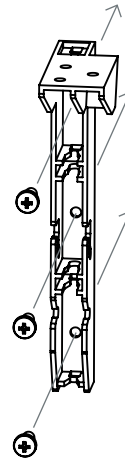

# J Basket - Installation

O & M Manual

Cleaning Guidelines:  
Only use non-solvent based cleaner

1

OR

Check screw length is suitable before fitting.  
Attach bracket using top or side holes.

2

Attach cable basket by hooking top strand into top slot first.  
Push basket into the bottom slot to lock.

3

Height can be adjusted.