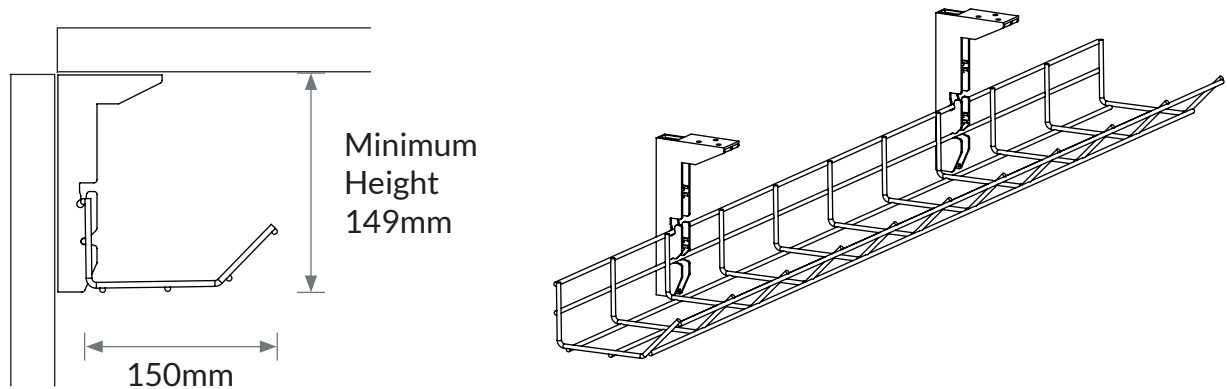

# J Basket - Installation

O & M Manual

Cleaning Guidelines:  
Only use non-solvent based cleaner

1

OR

Check screw length is suitable before fitting.  
Attach bracket using top or side holes.

2

Attach cable basket by hooking top strand into top slot first.  
Push basket into the bottom slot to lock.

3

Height can be adjusted.