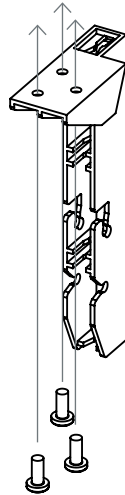

# J Basket - Installation

O & M Manual

Cleaning Guidelines:  
Only use non-solvent based cleaner

1

OR

Check screw length is suitable before fitting.  
Attach bracket using top or side holes.

2

Attach cable basket by hooking top strand into top slot first.  
Push basket into the bottom slot to lock.

3

Height can be adjusted.