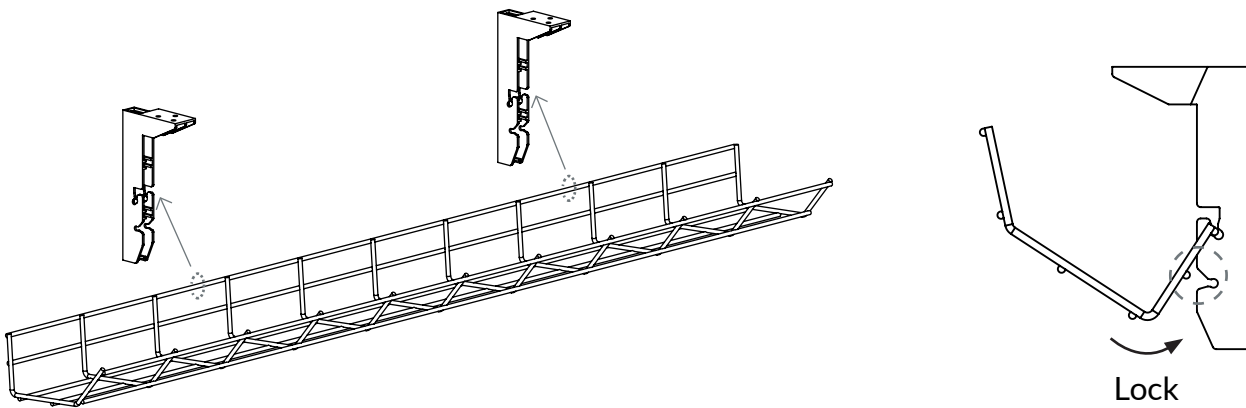

# J Basket - Installation

O & M Manual

Cleaning Guidelines:  
Only use non-solvent based cleaner

1

OR

Check screw length is suitable before fitting.  
Attach bracket using top or side holes.

2

Attach cable basket by hooking top strand into top slot first.  
Push basket into the bottom slot to lock.

3

Height can be adjusted.