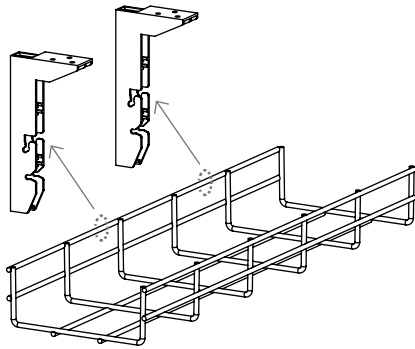

# U Basket - Panel

O & M Manual

Cleaning Guidelines:  
Only use non-solvent based cleaner

1

OR

Check screw length is suitable before fitting.  
Attach bracket using top or side holes.

2

Attach cable basket by hooking top strand into top slot first.  
Push basket into the bottom slot to lock.

3

Height can be adjusted.