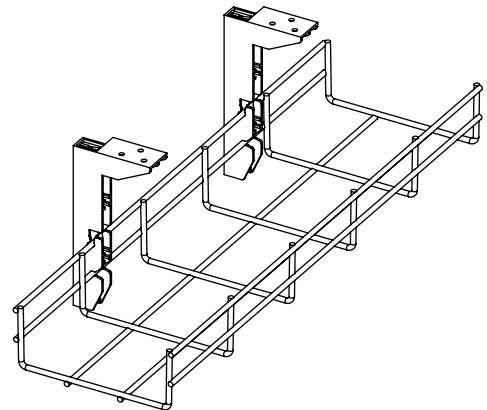

# U Basket - Panel

O & M Manual

Cleaning Guidelines:  
Only use non-solvent based cleaner

1

OR

Check screw length is suitable before fitting.  
Attach bracket using top or side holes.

2

Attach cable basket by hooking top strand into top slot first.  
Push basket into the bottom slot to lock.

3

Height can be adjusted.