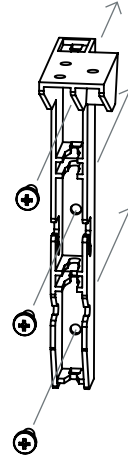

# U Basket - Panel

O & M Manual

Cleaning Guidelines:  
Only use non-solvent based cleaner

1

OR

Check screw length is suitable before fitting.  
Attach bracket using top or side holes.

2

Attach cable basket by hooking top strand into top slot first.  
Push basket into the bottom slot to lock.

3

Height can be adjusted.