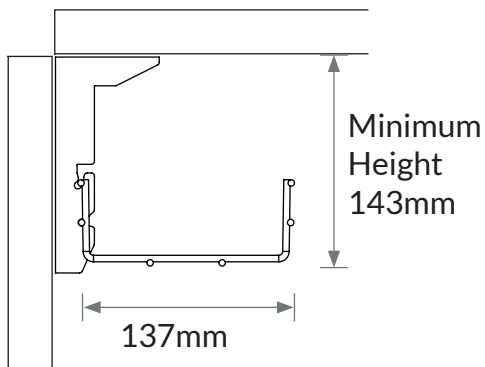

# U Basket - Panel

O & M Manual

Cleaning Guidelines:  
Only use non-solvent based cleaner

1

OR

Check screw length is suitable before fitting.  
Attach bracket using top or side holes.

2

Attach cable basket by hooking top strand into top slot first.  
Push basket into the bottom slot to lock.

3

Height can be adjusted.