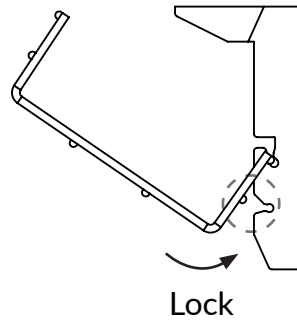

# U Basket - Panel

O & M Manual

Cleaning Guidelines:  
Only use non-solvent based cleaner

1

OR

Check screw length is suitable before fitting.  
Attach bracket using top or side holes.

2

Attach cable basket by hooking top strand into top slot first.  
Push basket into the bottom slot to lock.

3

Height can be adjusted.