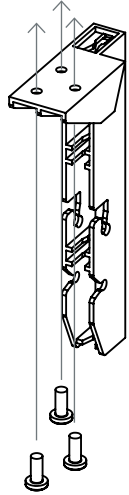

# U Basket - Panel

O & M Manual

Cleaning Guidelines:  
Only use non-solvent based cleaner

1

OR

Check screw length is suitable before fitting.  
Attach bracket using top or side holes.

2

Attach cable basket by hooking top strand into top slot first.  
Push basket into the bottom slot to lock.

3

Height can be adjusted.